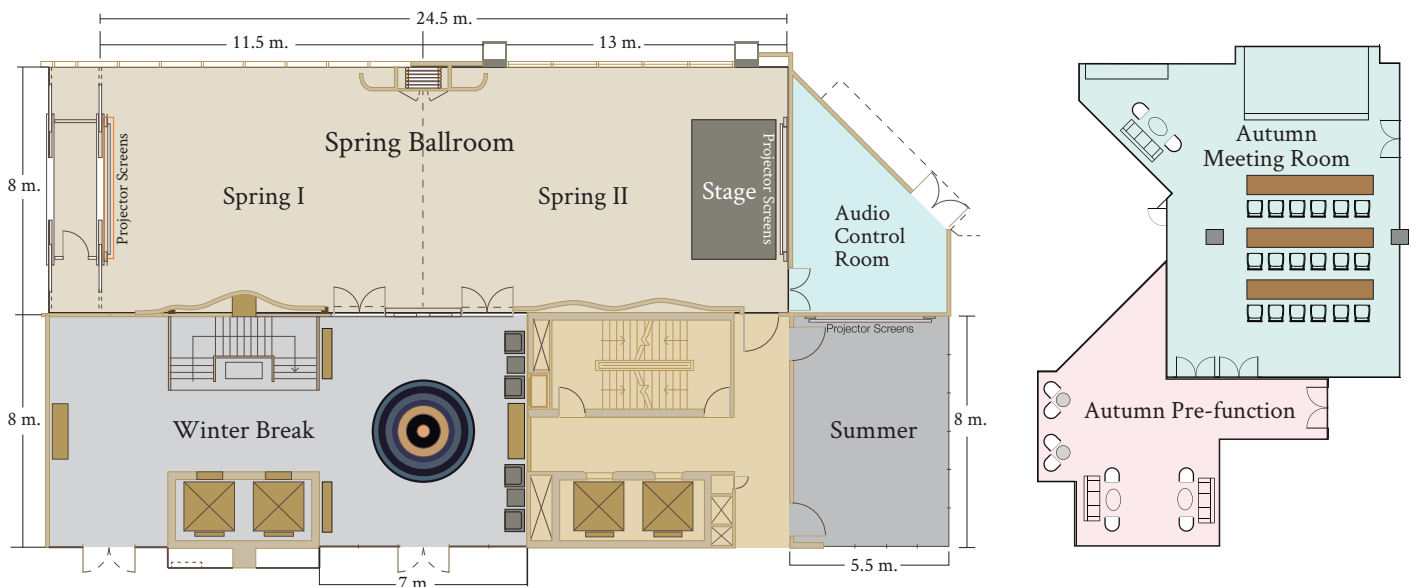

MEETING ROOMS FOR THE REMARKABLE

The Spring Ballroom – Bathed in refreshing natural sunlight, the Spring Ballroom provides an elegant event space for large social and corporate gatherings, seating up to 243 people in 196 sq m of space. It can also be divided into two smaller rooms for small to medium sized events, with both areas equipped with state-of-the-art audio and visual equipment.

Summer – For smaller events, the Summer meeting room ideally accommodates up to 50 guests and like all our rooms, is equipped with state-of-the-art audio and visual equipment.

Winter Break – Ideal for event registration and as a coffee break area, the Winter Break reception space provides guests with a relaxing place to network, mingle and refresh before getting down to business.

Autumn meeting room - Our brand new Autumn meeting room has floor-to-ceiling natural light and is fully equipped with computer-controlled smart lights, the latest audio-visual systems and Internet broadband connectivity for video-conferences and media-rich presentations, making it the ideal venue for 130 guests in a theatre style configuration.

Business Center – Our Business Center consists of one Boardroom and two smaller Meeting (I and II) rooms. Perfect for more private and intimate settings, all rooms are equipped with state-of-the-art audio and visual technologies.

All Seasons Function rooms	Total (Sq.m.)	Width (m.)	Length (m.)	Height (m.)	Number of persons					
					I shape	U shape	Classroom	Theatre	Cocktail	Banquet
Spring Ballroom	196	8	24.5	3.5	48	51	129	180	200	120
Spring I	92	8	11.5	3.5	18	20	39	60	50	40
Spring II	104	8	13	3.5	20	27	66	100	80	60
Summer	44	5.5	8	3.5	12	15	18	50	30	30
Autumn	175	11.2	16	3.5	24	27	105	128	150	80
Autumn Break	95	8.2	8.9	3.5	12	15	21	50	50	30
Winter Break	56	8	7	3.5					50	
Boardroom	57	6	9.5	3.5	18	18	30	54	40	30
Meeting I	11	3.2	3.2	3	6		3	6	10	6
Meeting II	17	4.4	4.2	3	6	7	6	12	15	8