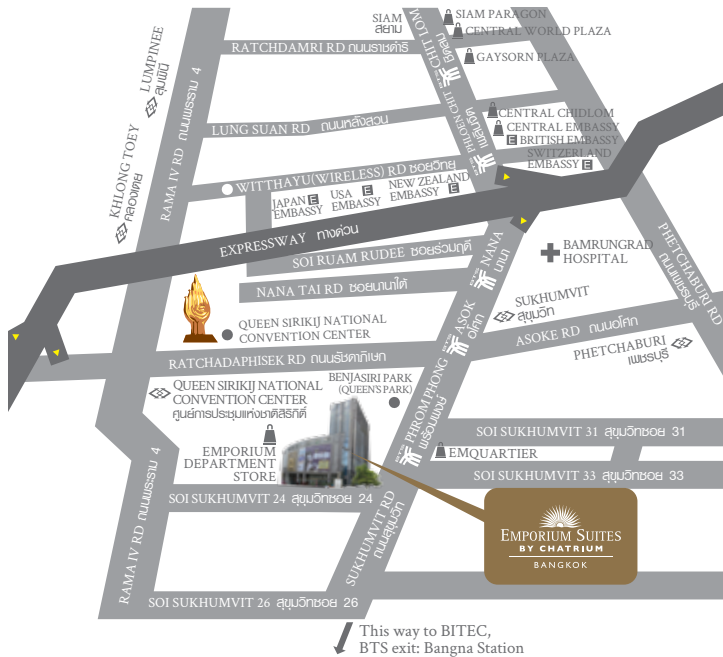

DOWN TO BUSINESS
IN DOWNTOWN BANGKOK

At Emporium Suites by Chatrium, you'll be right at the heart of downtown Bangkok, just minutes away from the bustling business districts, with Bangkok's BTS Skytrain linking directly to the building. All of our facilities come primed with state-of-the-art audio and visual technology, experienced event staff, and business services to cater to your every need.

LOCATION

Emporium Suites by Chatrium is ideally located on Sukhumvit Road.

- 28 km from Suvarnabhumi International Airport
- 11.5 km from BITEC Convention Center
- Above Emporium Shopping Complex & next to Benjasiri Park
- Direct covered access to the BTS Skytrain, Prom Phong Station
- 2.8 km from Queen Sirikit Convention Center