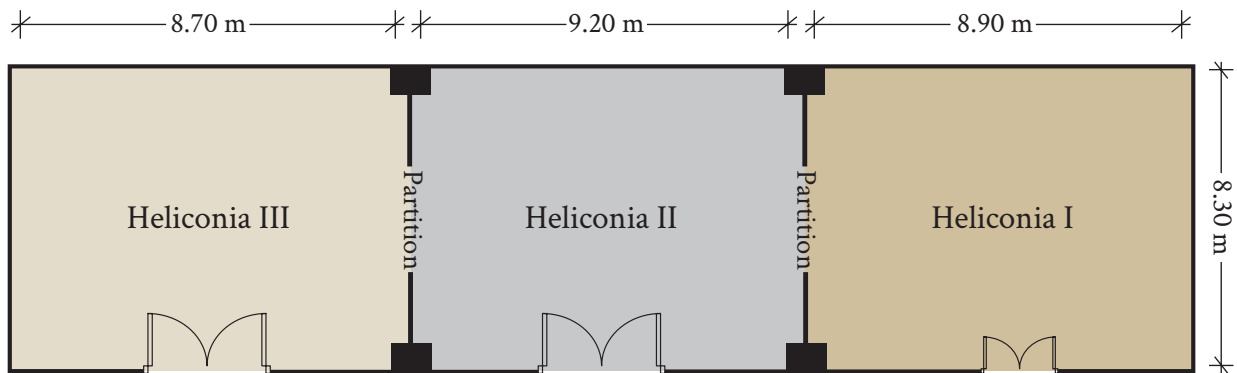

Function rooms	Total (Sq.m.)	Width (m.)	Length (m.)	Height (m.)	Number of persons							
					Boardroom	I shape	U shape	Classroom	Theatre	Buffet	Cocktail	Banquet
Heliconia I	73.87	8.3	8.9	2.5	24	24	26	30	50	40	60	40
Heliconia II	76.36	8.3	9.2	2.5	24	24	26	30	50	40	60	40
Heliconia III	72.21	8.3	8.7	2.5	24	24	26	30	50	40	60	40
Heliconia I&II or II&III	150	8.3	18.0	2.5	50	50	52	80	100	80	120	80
Heliconia I-III	223	8.3	26.8	2.5	60	60	60	120	180	120	200	120