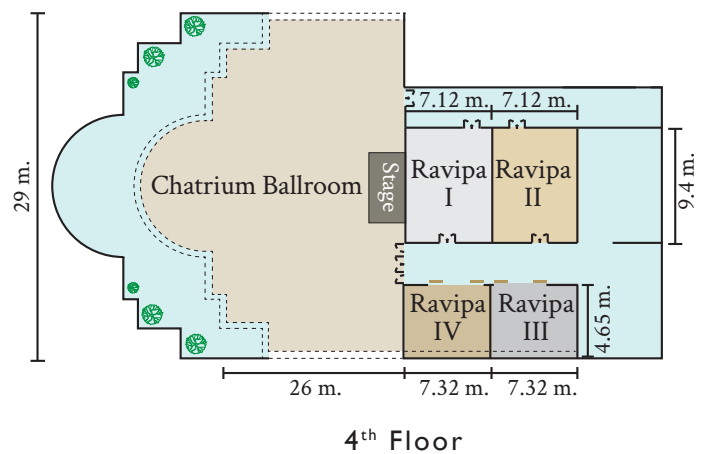

At Chatrium Hotel Riverside Bangkok, plan meetings and events beside the legendary Chao Phraya River. We offer a variety of meeting, function and conference rooms, all equipped with state-of-the-art audio and visual equipment, hi-speed broadband and WiFi Internet access for unparalleled business success.

Chatrium is born from a passion to deliver an uncompromising professional service for all of your corporate and social event needs. We aim to provide events that will surpass expectations wherever you decide to host your guests with us.