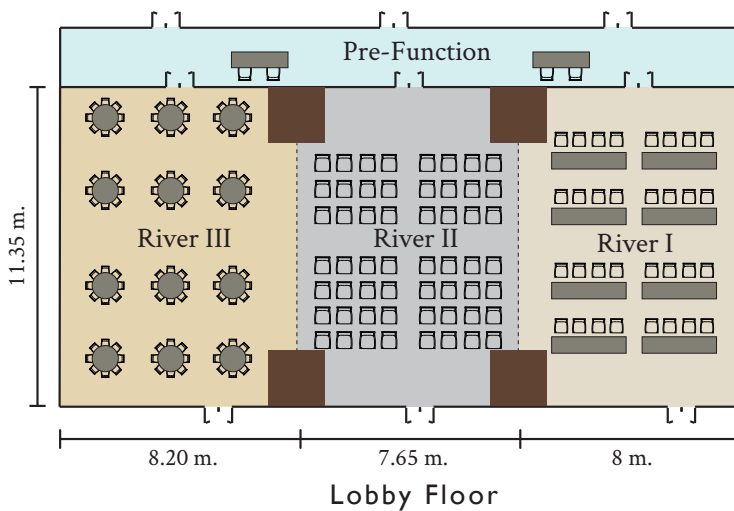

At Chatrium Hotel Riverside Bangkok, plan meetings and events beside the legendary Chao Phraya River. We offer a variety of meeting, function and conference rooms, all equipped with state-of-the-art audio and visual equipment, hi-speed broadband and WiFi Internet access for unparalleled business success.

Chatrium is born from a passion to deliver an uncompromising professional service for all of your corporate and social event needs. We aim to provide events that will surpass expectations wherever you decide to host your guests with us.