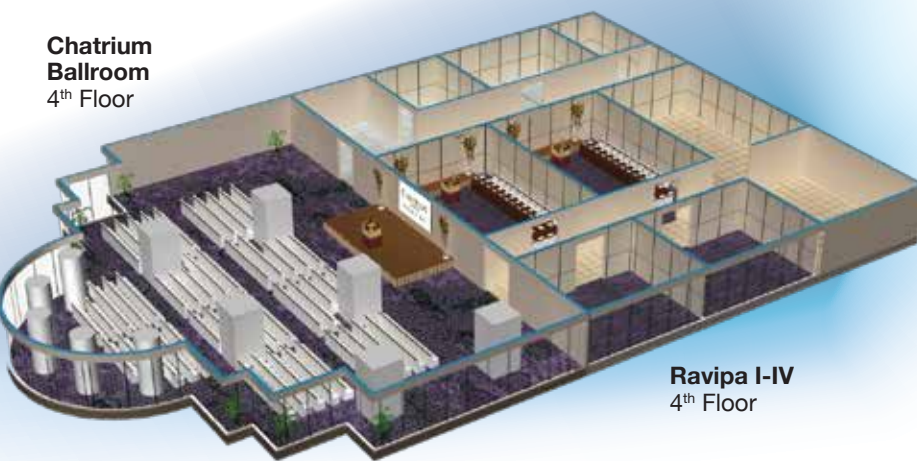

## MEETING ROOMS FOR THE REMARKABLE

**Ravipa I, II, III & IV** - For small to medium sized meetings, the Ravipa meeting rooms offer privacy and convenience. Within each room you'll find state-of-the-art audio and visual equipment, comfortable seating and highly professional and attentive staff to cater to your needs.

**The River** – Divisible into three separate rooms, The River meeting room is ideal for medium to large gatherings. Whether it's a banquet or a classroom set-up conference, we can provide a space that's perfect for all your requirements.

**Chatrium Ballroom** - When the space is needed for large events and conferences, the Chatrium Ballroom offers plenty of space and more, with a maximum capacity of 700 people and a total size of 630 sq m (6,993 sq ft). Feel the flow of the stunning Chao Phraya River, just outside the floor-to-ceiling windows and beside the private terrace, and enjoy an interior ambience that elegantly glows with warm lighting and décor.

**The Curve** - For perfectly planned small to medium size events the recently opened Curve Room at Chatrium Hotel Riverside Bangkok is quite simply the ideal choice. Located on the Mezzanine Floor of the River Barge restaurant with sweeping views of the Chao Praya River the Curve Room consists of 130 sqm. of useable space (9.25 x 8.62 meters) with a capacity from 20 – 70 persons depending on the wide choice of room set-ups.